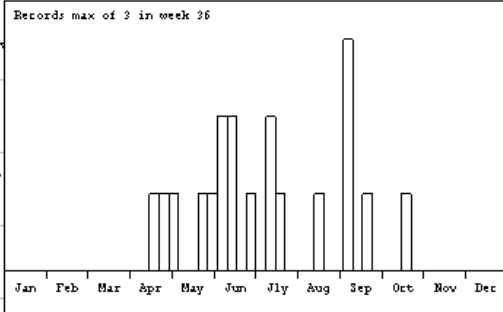

Reptiles and amphibians in Buckinghamshire

Viviparous Lizard (*Lacerta vivipara*)

52 Records
Last Recorded in 2006

- + since 2000
- before 2000