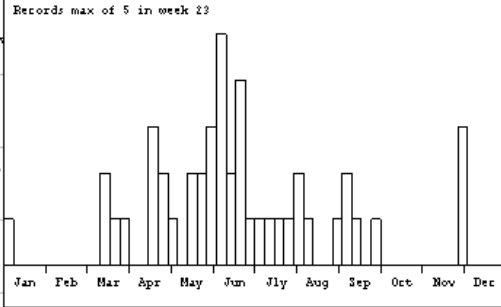

Reptiles and amphibians in Buckinghamshire

Warty Newt / Great Crested Newt (*Triturus cristatus*)

316 Records
Last Recorded in 2006

- + since 2000
- before 2000