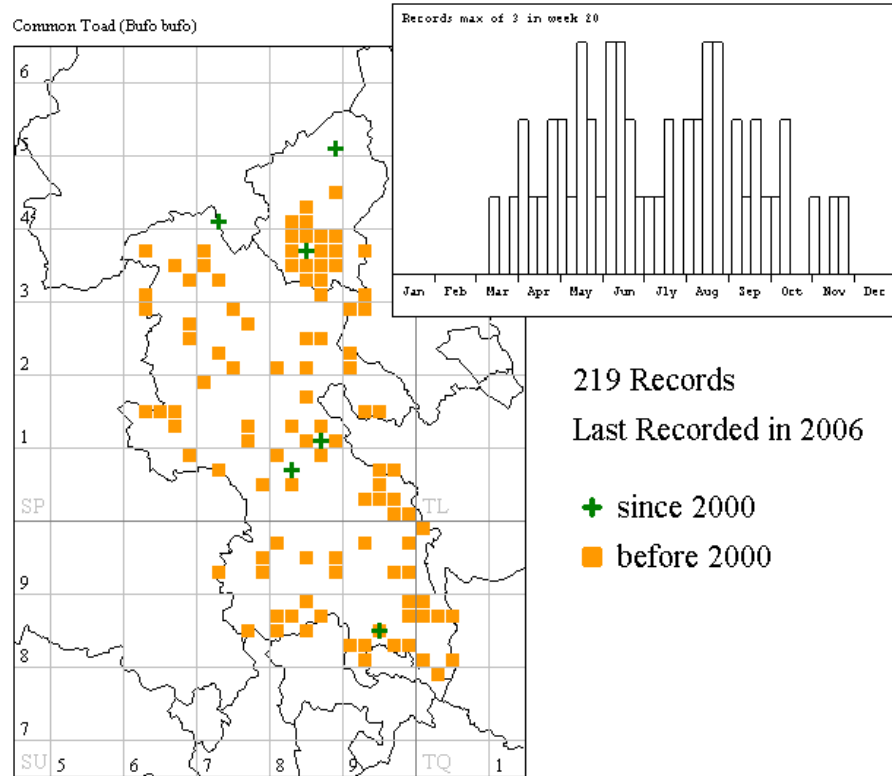

Species distribution maps