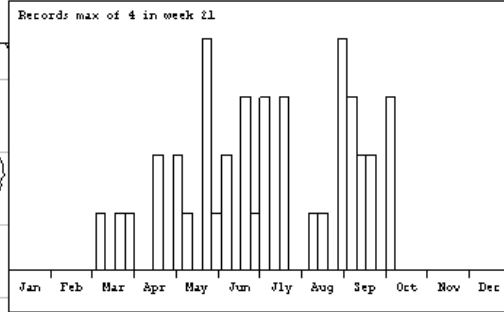

Reptiles and amphibians in Buckinghamshire

Smooth Newt (*Triturus vulgaris*)

182 Records
Last Recorded in 2006

- + since 2000
- before 2000