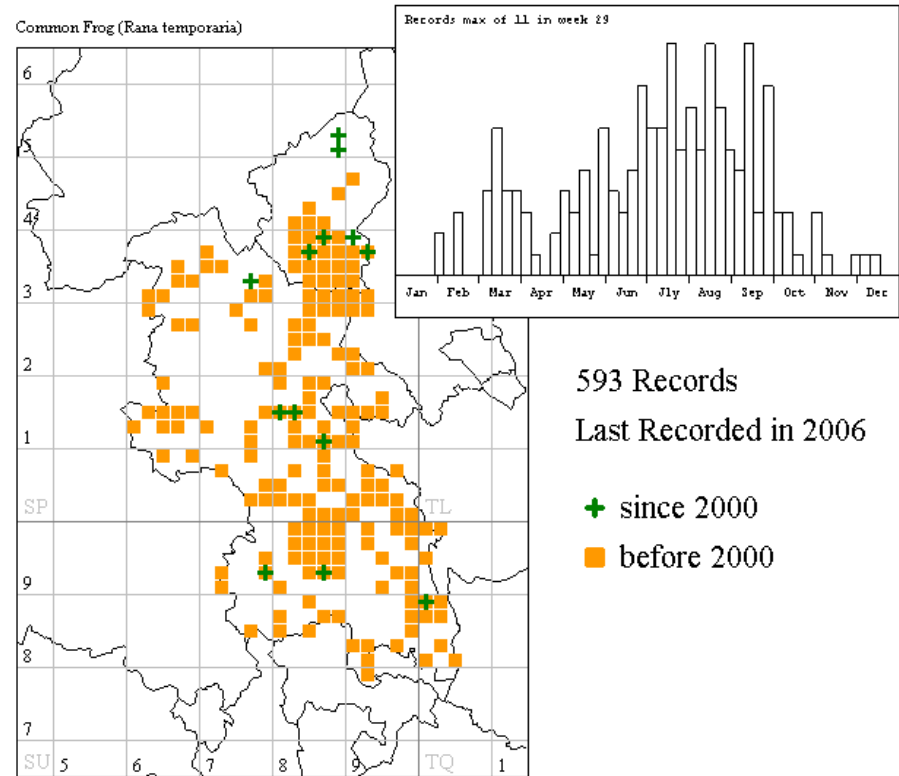

Species distribution maps