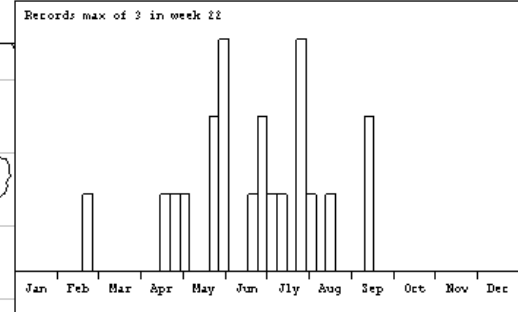

18 Records
Last Recorded in 2000

- + since 2000
- before 2000

Reptiles and amphibians in Buckinghamshire

Smooth Newt (*Triturus vulgaris*)

182 Records
Last Recorded in 2006

- + since 2000
- before 2000

Slow-worm (*Anguis fragilis*)