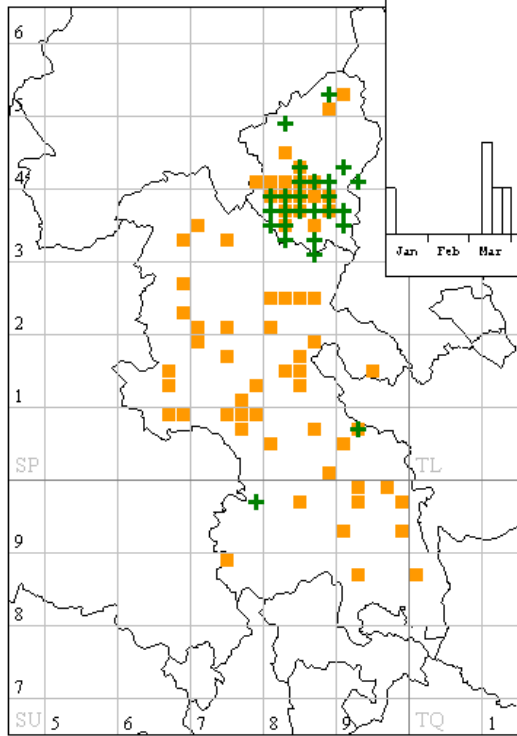

Reptiles and amphibians in Buckinghamshire

Warty Newt / Great Crested Newt (*Triturus cristatus*)

316 Records
Last Recorded in 2006

- + since 2000
- before 2000