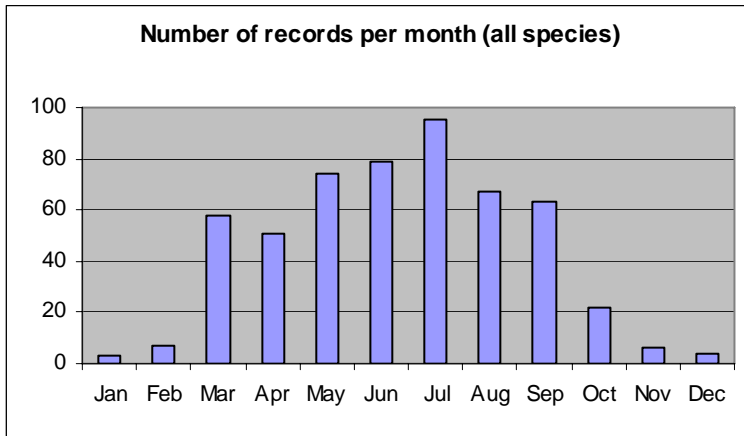

2. Records per month

3. Most frequently recorded species

Species	No. of records
Common Frog	593
Great Crested Newt	316
Common Toad	219
Smooth Newt	182
Grass Snake	141
Slow-worm	72
Viviparous Lizard	52
Adder	30
Palmate Newt	18

4. Most widespread species

Species	No. of tetrads
Common Frog	184
Common Toad	109
Grass Snake	90
Great Crested Newt	78
Smooth Newt	78
Slow-worm	42
Viviparous Lizard	31
Adder	15
Palmate Newt	13