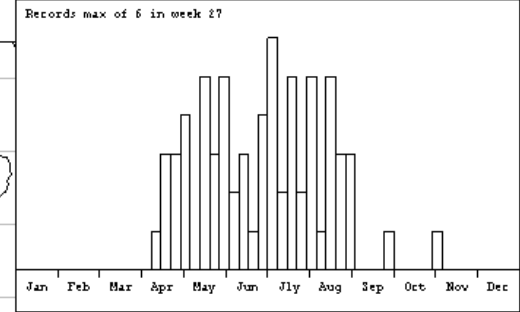

Grass Snake (*Natrix natrix*)

141 Records
Last Recorded in 2006

- + since 2000
- before 2000